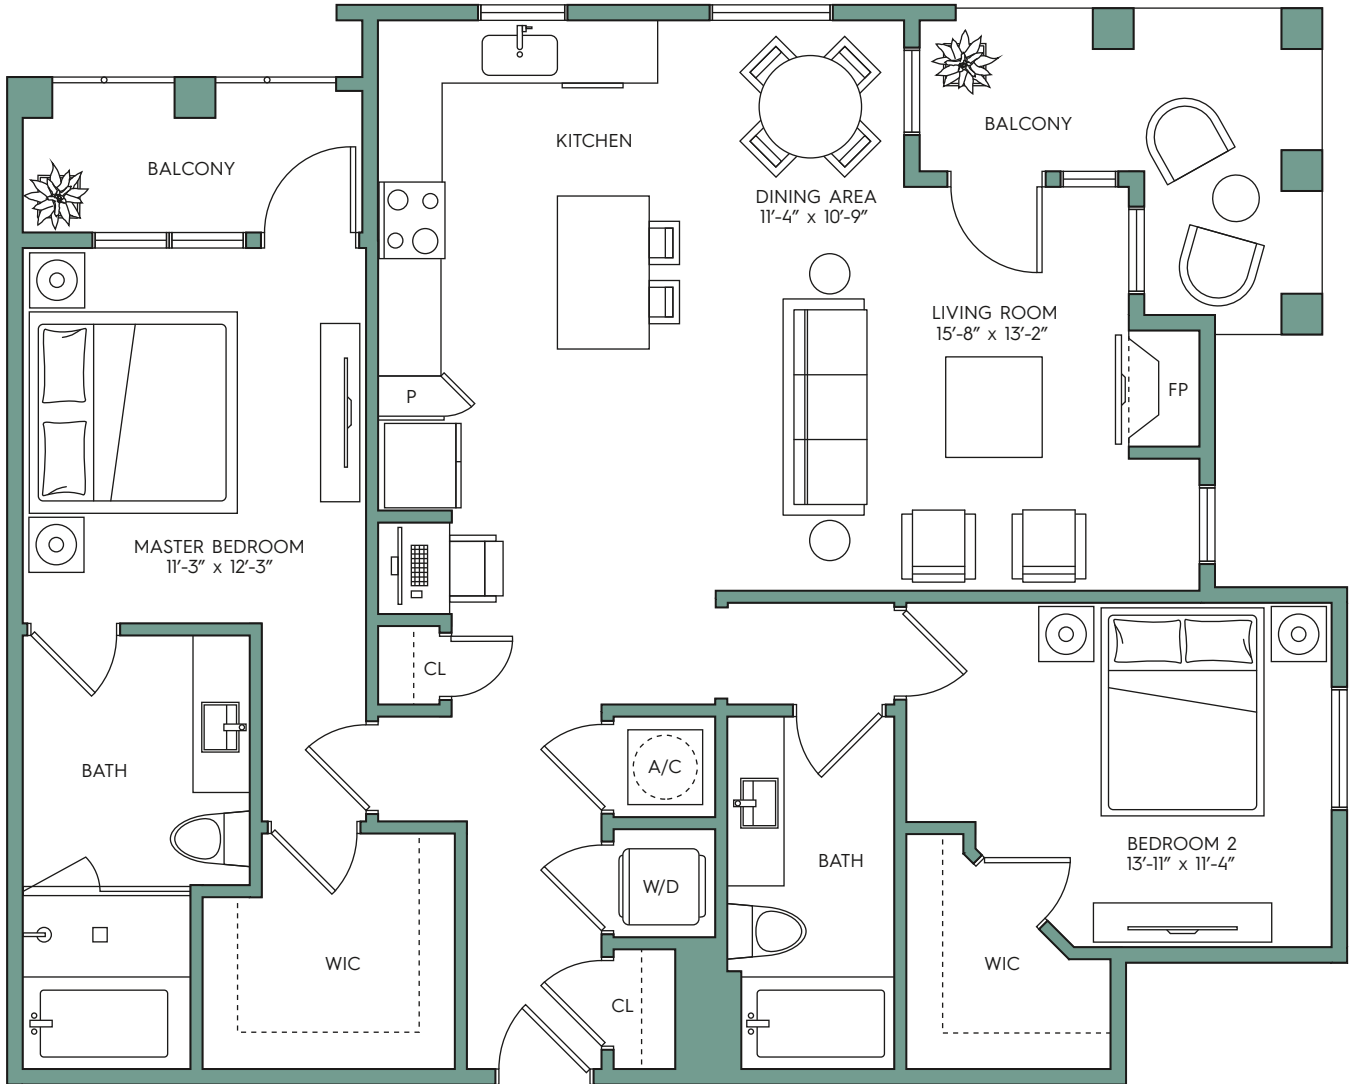

BERGOMOT

2 BEDROOM / 2 BATH

*Attached garages in select buildings

TOWN

TRELAGO

RENTAL INSPIRATION

Interior	1,315 sf
Balcony	164 sf
TOTAL	1,479 sf

I