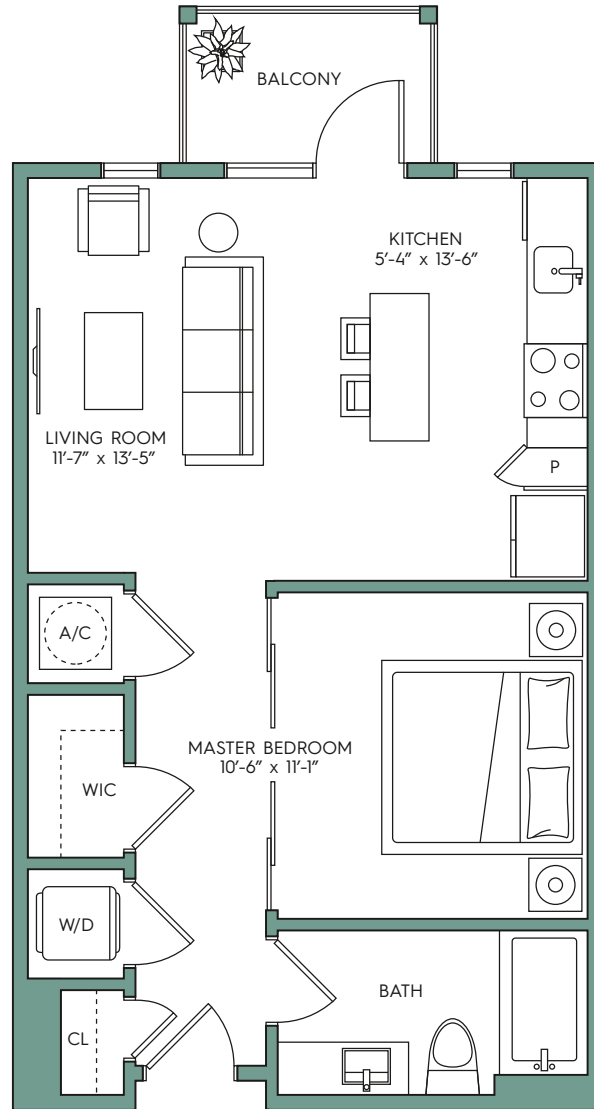

GROVE

1 BEDROOM / 1 BATH

TOWN

TRELAGO

RENTAL INSPIRATION

Interior	637 sf
Balcony	47 sf
TOTAL	684 sf

III

IV