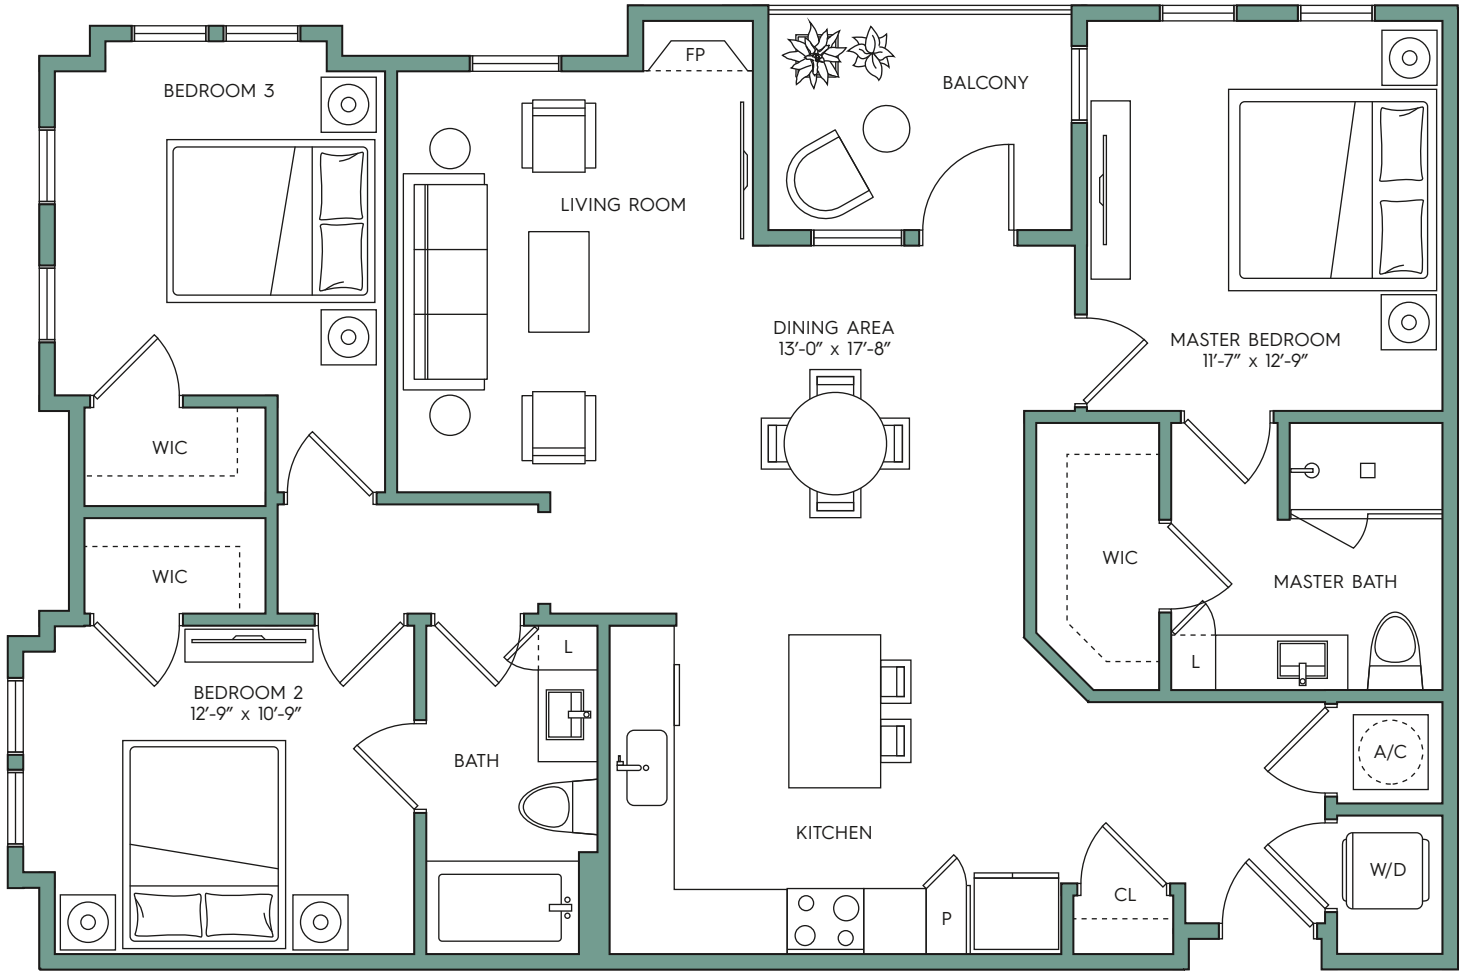

LAVARONE

3 BEDROOM / 2 BATH

T O W N

T R E L A G O

R E N T A L I N S P I R A T I O N

Interior	1,357 sf
Balcony	73 sf
TOTAL	1,430 sf

III

LEASING OFFICE - 601 Trelago Way, Maitland FL 32751
Call **407-663-0261** or visit TownTrelagoApartments.com