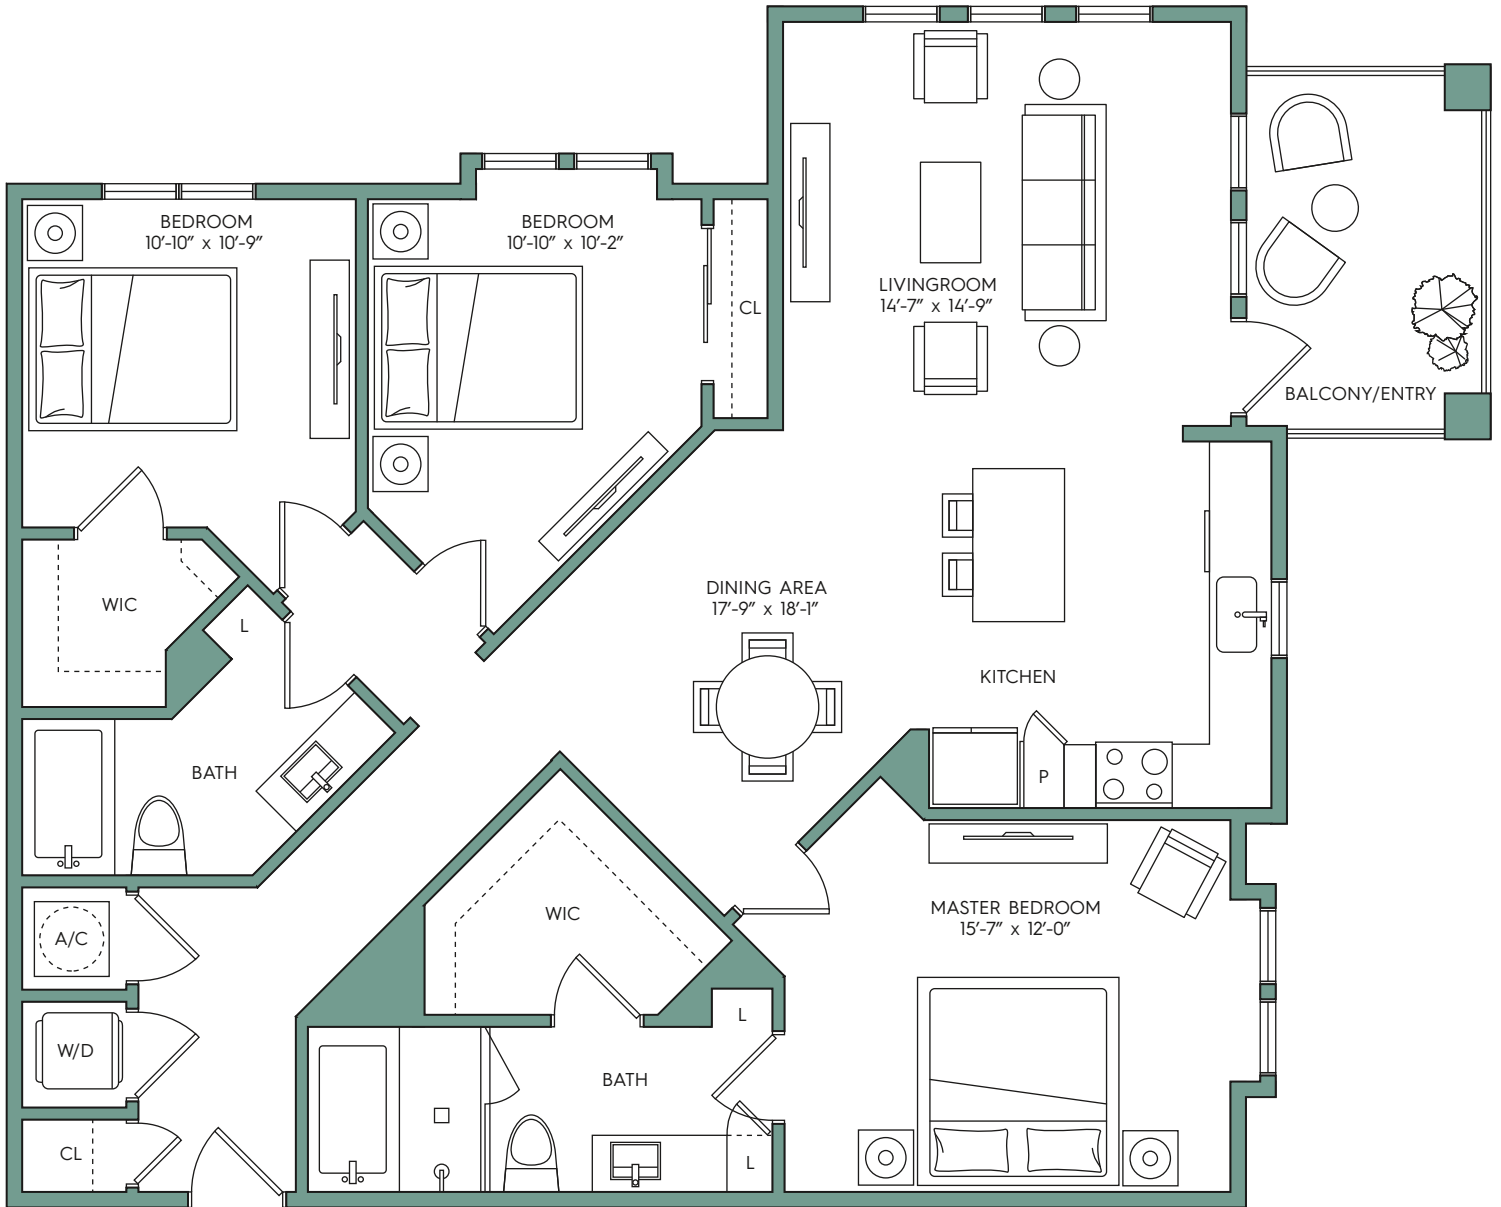

# LUGANO

3 BEDROOM / 2 BATH

# T O W N

T R E L A G O

RENTAL INSPIRATION

Interior	1,477 sf
Balcony	97 sf
<b>TOTAL</b>	<b>1,574 sf</b>

III

IV

**LEASING OFFICE** - 601 Trelago Way, Maitland FL 32751  
 Call **407-663-0261** or visit [TownTrelagoApartments.com](http://TownTrelagoApartments.com)