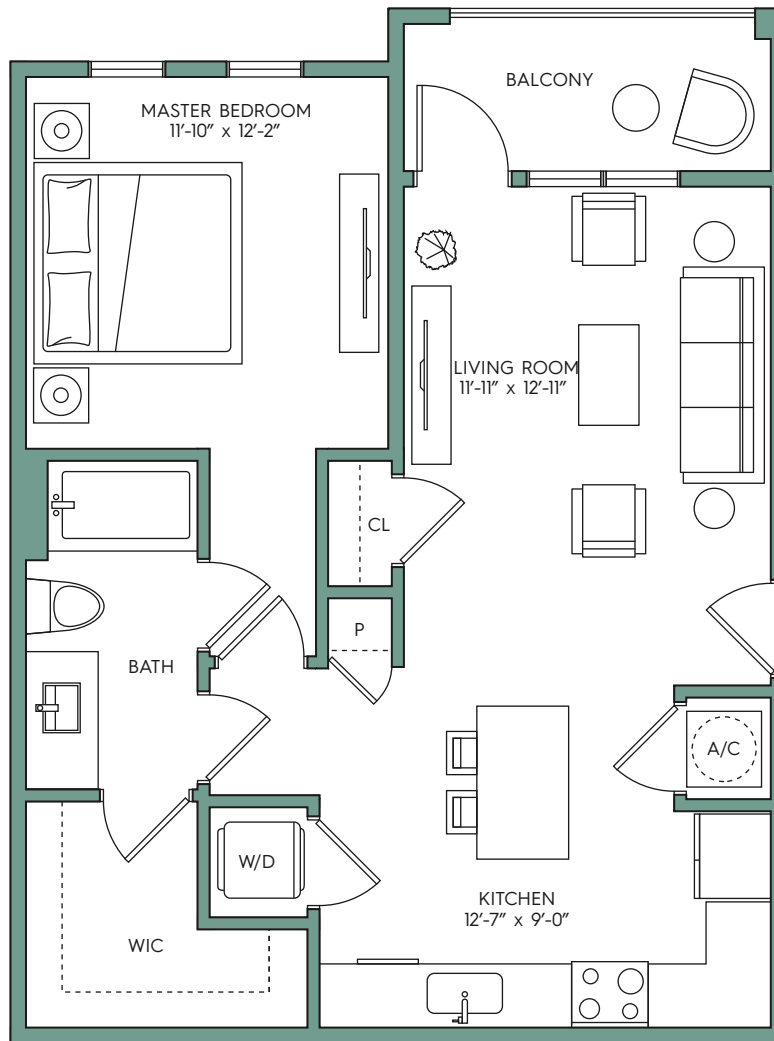

**POMELO**  
1 BEDROOM / 1 BATH

T O W N  
T R E L A G O  
RENTAL INSPIRATION

Interior	766 sf
Balcony	69 sf
<b>TOTAL</b>	<b>835 sf</b>

III

IV

**LEASING OFFICE** - 601 Trelago Way, Maitland FL 32751  
Call **407-663-0261** or visit [TownTrelagoApartments.com](http://TownTrelagoApartments.com)