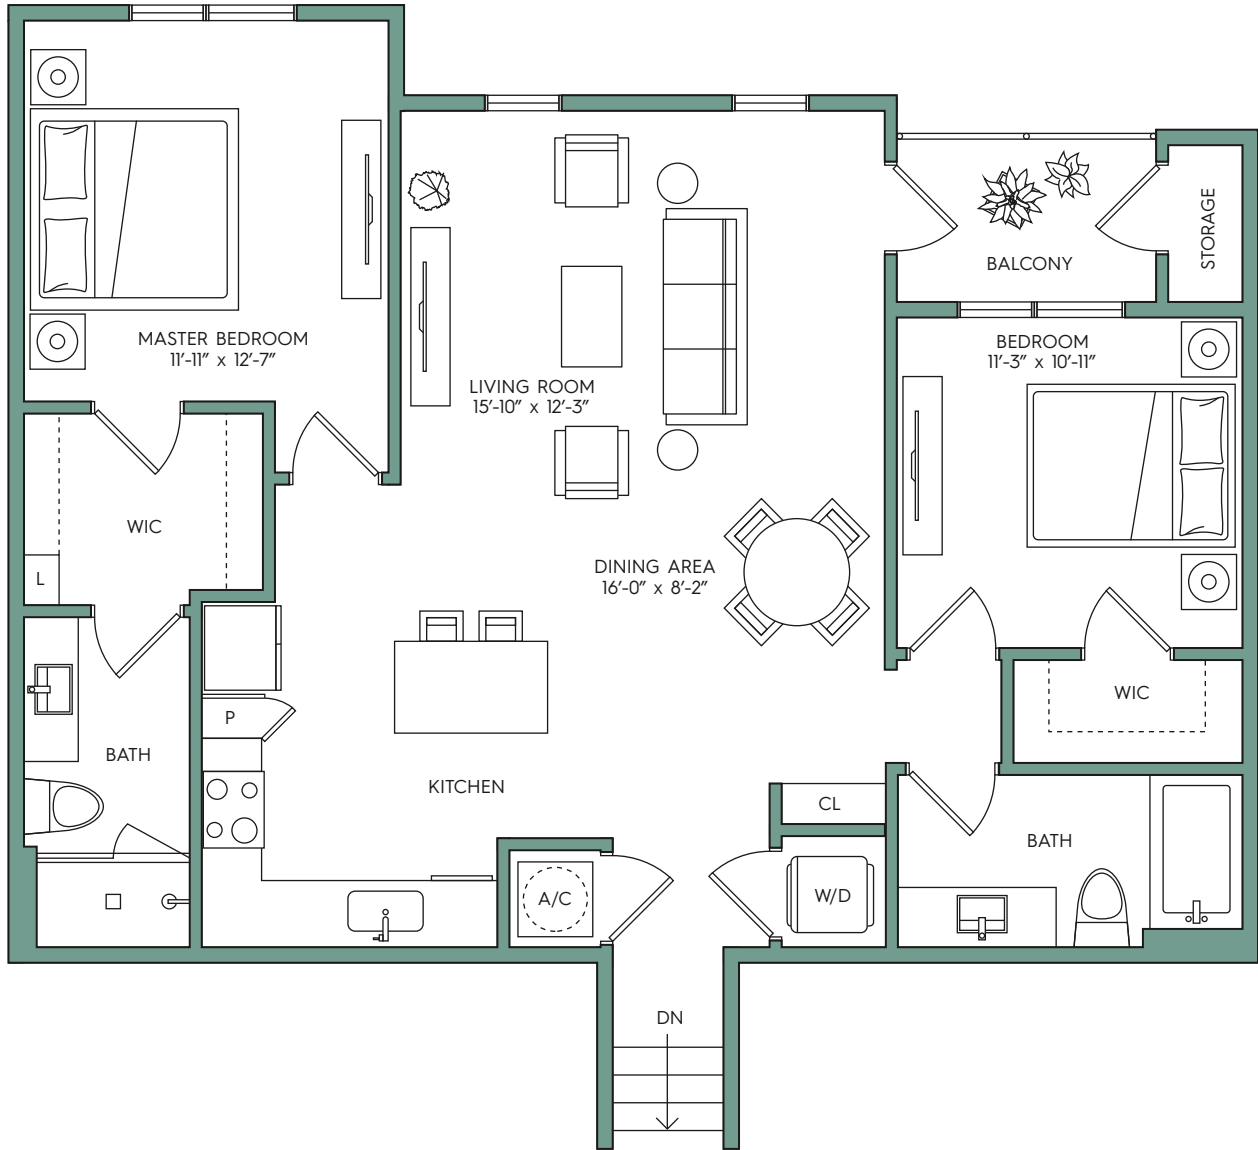

SUNBURST

2 BEDROOM / 2 BATH

T O W N

T R E L A G O

R E N T A L I N S P I R A T I O N

Interior	1,109 sf
Balcony	66 sf
TOTAL	1,175 sf

I

II